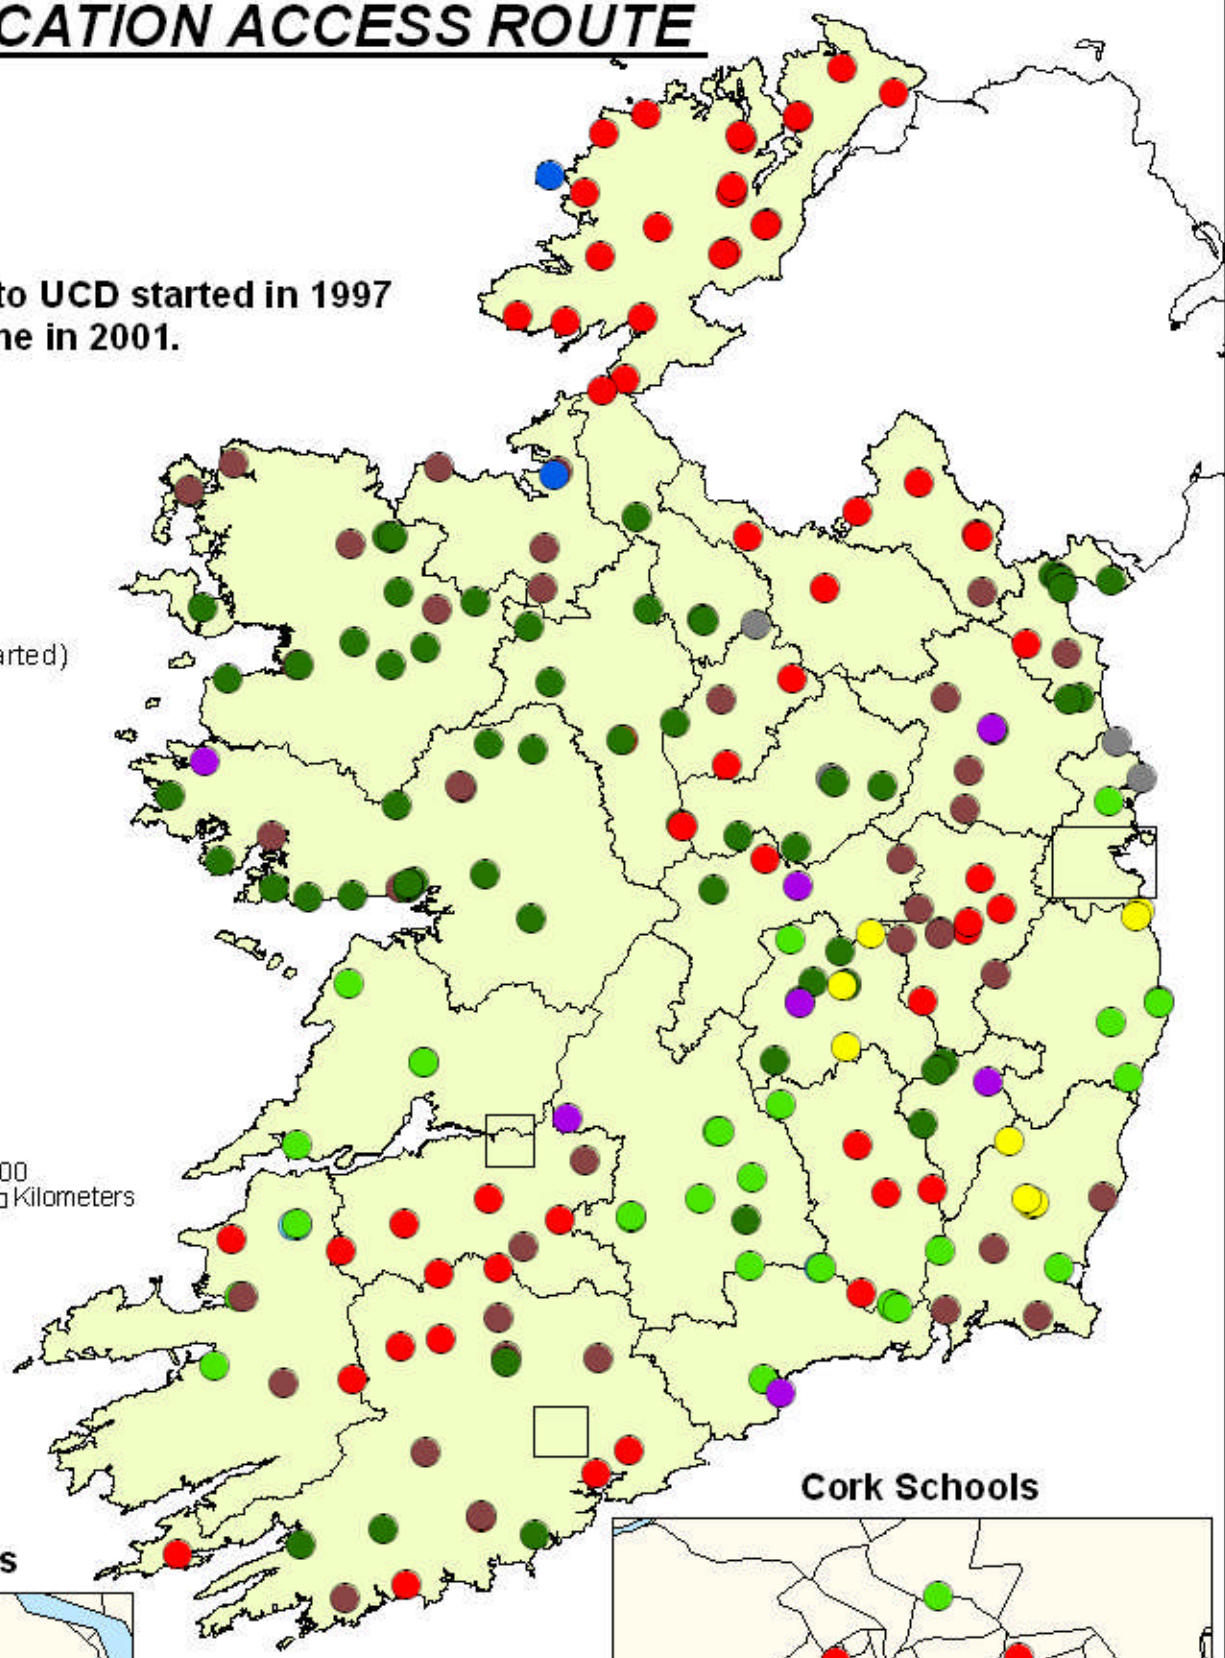

# YEAR SCHOOL LINKED TO THE HIGHER EDUCATION ACCESS ROUTE AS AT 2008

Access Admissions to UCD started in 1997 and the HEAR Scheme in 2001.

## Legend

### Link Year

- pre HEAR
- 2001 (year HEAR started)
- 2002
- 2003
- 2004
- 2005
- 2006
- 2007
- unknown

- Counties
- Electoral Divisions

### Limerick Schools