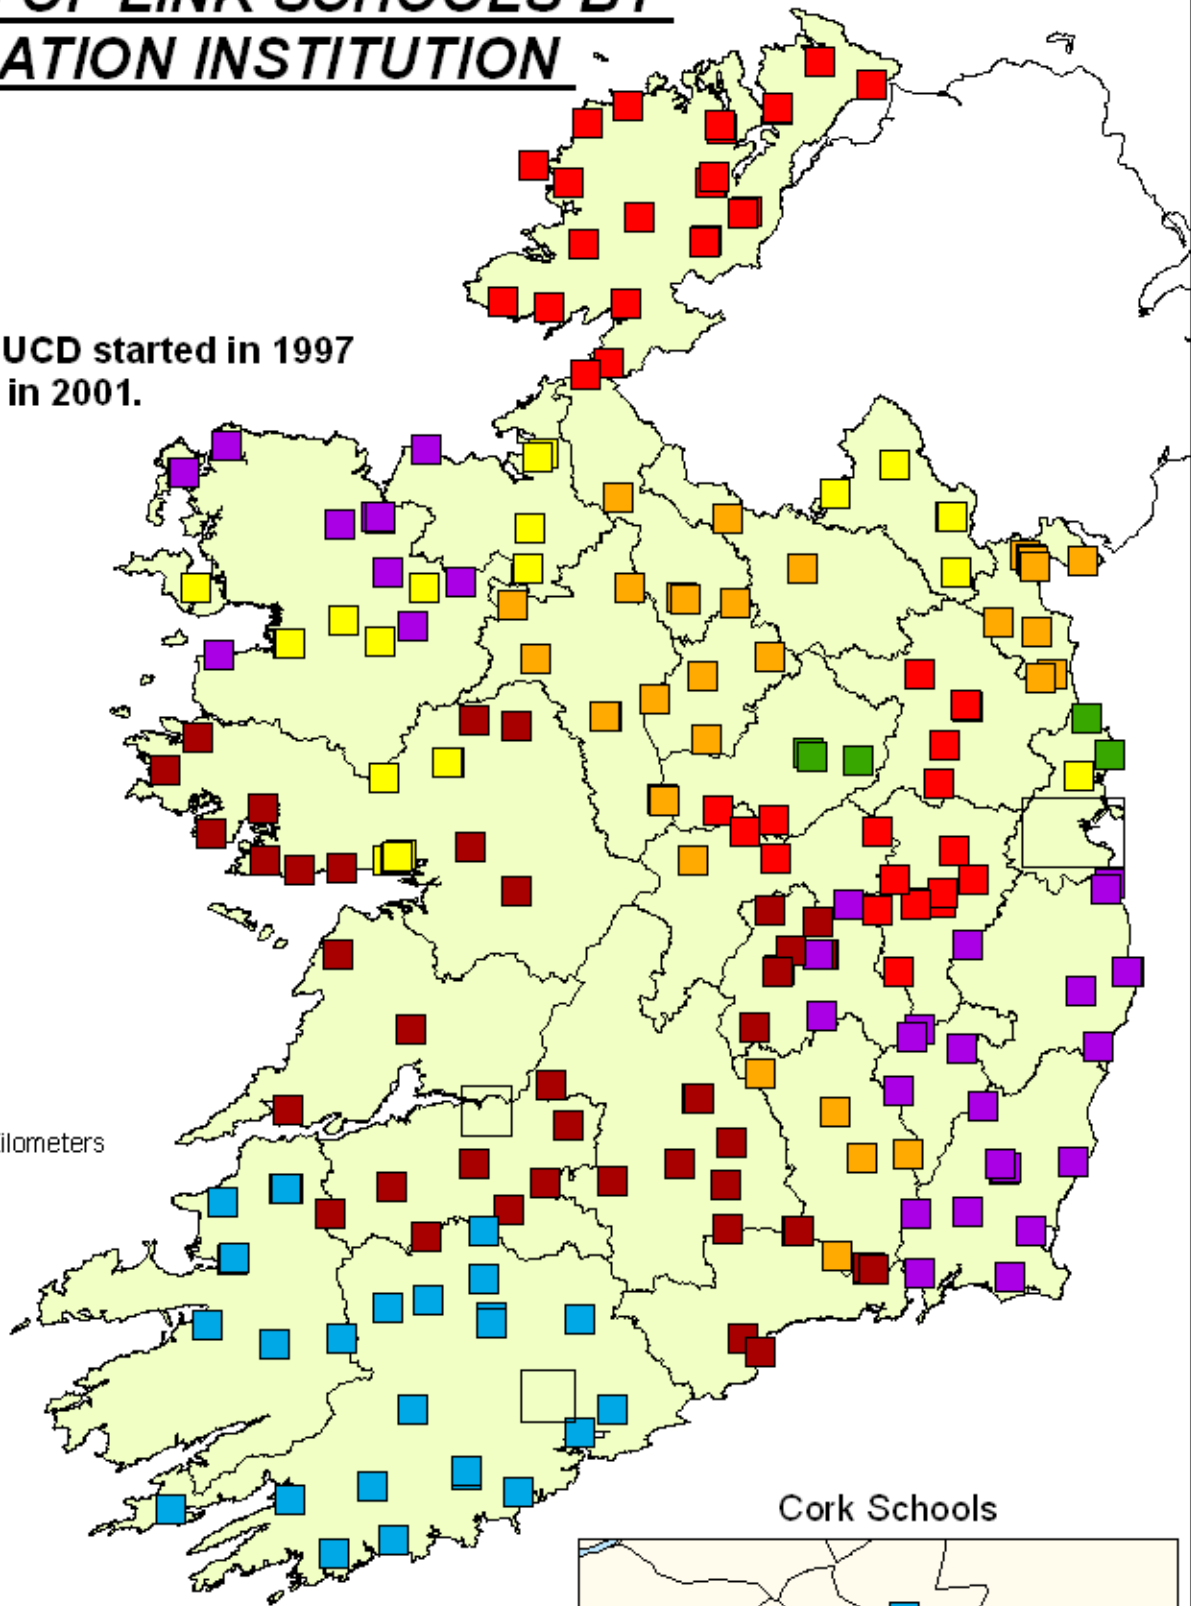

DISTRIBUTION OF LINK SCHOOLS BY HIGHER EDUCATION INSTITUTION AS AT 2008

Access Admissions to UCD started in 1997 and the HEAR Scheme in 2001.

Legend

Institution

- DCU
- DIT
- NUIM
- TCD
- UCC
- UCD
- UL

- Counties
- Electoral Divisions

Limerick Schools

Cork Schools