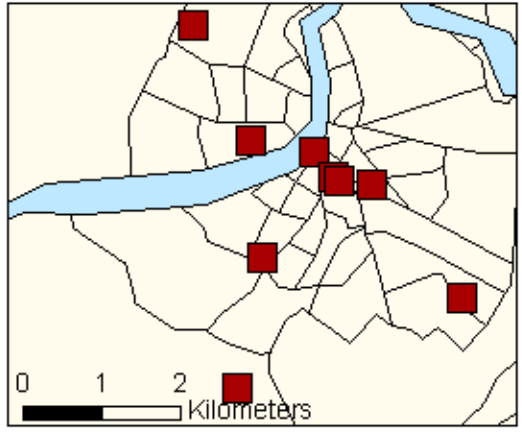

Limerick Schools