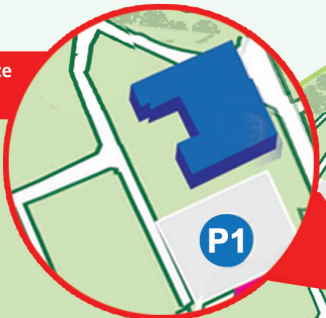

Directions

From the Clonskeagh Entrance

- Take the first left hand turn at the roundabout.
- The Heath Sciences Building is directly ahead after you round the curve.
- Car Park One is between the Health Sciences Building and The Student Centre.
- Turn into Car-Park One (P1) at the T junction.

From the N11

The Health Sciences Building is not directly accessible from the N11 Entrance.

The nearest car park is Car Park 2 near O' Reilly Hall.

- Once you enter UCD go straight ahead
- Take the first right and then the first left, following the signs for O' Reilly Hall
- From Car Park Two (P2) the Health Sciences Building is a 3-4 min walk
- On foot exit Car Park Two from the opposite side to the one you entered
- Keep right and pass the egg sculpture
- The Health Sciences Building should be a 3 min walk ahead

If Car Park Two is full, the closest car park is Car Park Three (P3).

N11
Entrance

Health Science
Building

P1

P2

P1

P

P